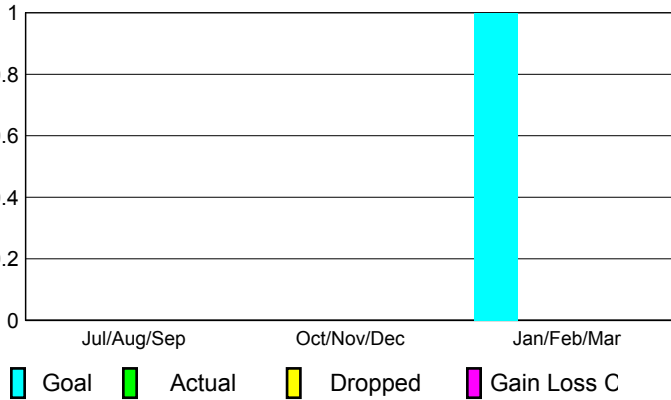

2008-2009 GMT Quarterly Report for District (or Undistricted) **District 332 D**

GMT: **SHINOBU GOTO**

Location: **JAPAN**

GMT CA: **5**

CLUBS

Club Results 2008-2009

Clubs 2007-2008

Month	New Club	Actual New	Actual Dropped	Gain/Loss of	Gain/Loss of
	Goal	New Clubs	Dropped Clubs	Clubs	Clubs
Jul/Aug/Sep	0	0	0	0	0
Oct/Nov/Dec	0	0	0	0	0
Jan/Feb/Mar	1	0	0	0	0
Totals	1	0	0	0	0

Club Results 2008-2009

Goal, New, Dropped, Gain/Loss

MEMBERSHIP

Membership Results 2008-2009

Membership 2007-2008

Month	Net Memb	Actual New	Actual Dropped	Gain/Loss of	Gain/Loss of
	Goal	New Memb	Dropped Memb	Memb	Memb
Jul/Aug/Sep	25	65	-64	1	18
Oct/Nov/Dec	25	32	-60	-28	1
Jan/Feb/Mar	25	47	-39	8	-13
Totals	75	144	-163	-19	6