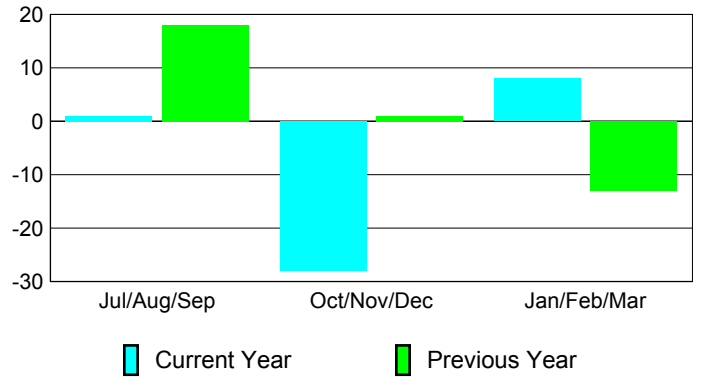

Club Results 2008-2009

Goal, New, Dropped, Gain/Loss

MEMBERSHIP

Membership Results 2008-2009

Membership 2007-2008

Month	Net Memb	Actual New	Actual Dropped	Gain/Loss of	Gain/Loss of
	Goal	New Memb	Dropped Memb	Memb	Memb
Jul/Aug/Sep	25	65	-64	1	18
Oct/Nov/Dec	25	32	-60	-28	1
Jan/Feb/Mar	25	47	-39	8	-13
Totals	75	144	-163	-19	6

Membership Results 2008-2009

Goal, New, Dropped, Gain/Loss

Comparison of Club Gain/Loss

Current Year Compared to the Previous Year

Comparison of Membership Gain/Loss

Current Year Compared to the Previous Year

YTD Status Quo Clubs 2008-2009

Status Quo Clubs Compared to Status Quo Members

Gender Comparison 2008-2009