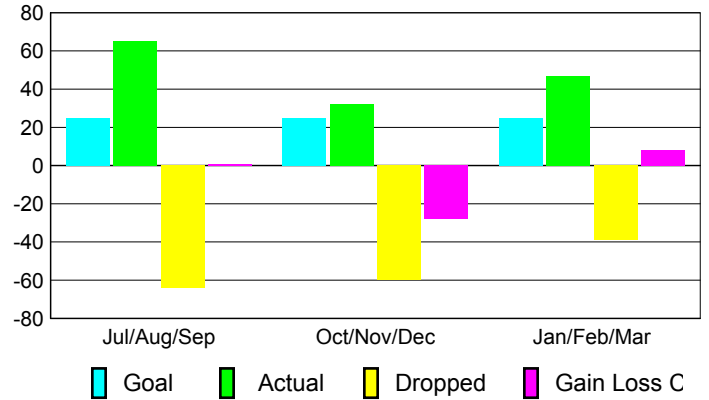

Club Results 2008-2009

Goal, New, Dropped, Gain/Loss

MEMBERSHIP

Membership Results 2008-2009

Membership 2007-2008

Month	Net Memb	Actual New	Actual Dropped	Gain/Loss of	Gain/Loss of
	Goal	New Memb	Dropped Memb	Memb	Memb
Jul/Aug/Sep	25	65	-64	1	18
Oct/Nov/Dec	25	32	-60	-28	1
Jan/Feb/Mar	25	47	-39	8	-13
Totals	75	144	-163	-19	6

Membership Results 2008-2009

Goal, New, Dropped, Gain/Loss

Comparison of Club Gain/Loss

Current Year Compared to the Previous Year

Comparison of Membership Gain/Loss

Current Year Compared to the Previous Year